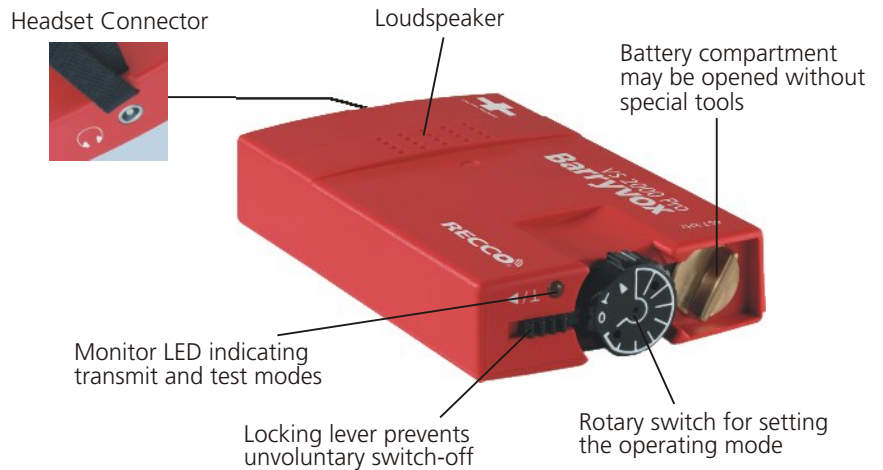

## The Analog Beacon with Extraordinary Performance

Far more than 100'000 Barryvox beacons are in use all over the world. Rescue organizations, ski patrols, helicopter skiing companies and armies and last, but not least many individuals use them for their ventures into the snow. They all appreciate the beacon's robustness and it's extraordinary performance.

The **Barryvox VS 2000 Pro** beacons incorporate the know how of rescue specialists, Swiss technology and more than 30 years of experience by more than 100'000 users. They excel in many details:

- Range up to 120 m for very high area coverage per unit of time
- Built-in self- and battery test
- Long battery life (>500 hrs transmitting)
- Compliant with all current standards/regulations
- Sturdy, compact design
- Made in Switzerland

### Extensive Safety Equipment

- Integrated RECCO reflector
- Built-in self- and battery test
- Mechanical lock for transmit mode
- Mechanical lock against unintentional switch-off
- Integrated wrist strap

### Double Safety - Barryvox VS 2000 Pro with Integrated RECCO

For the first time, the Barryvox VS2000 Pro unites the features of two different, complementing avalanche search systems.

The first system is the **well-proven and mature 457 kHz avalanche beacon technology**, which is used for rescue by companions. Every Barryvox is not only a location beacon, but at the same time it can be used for searching other beacons.